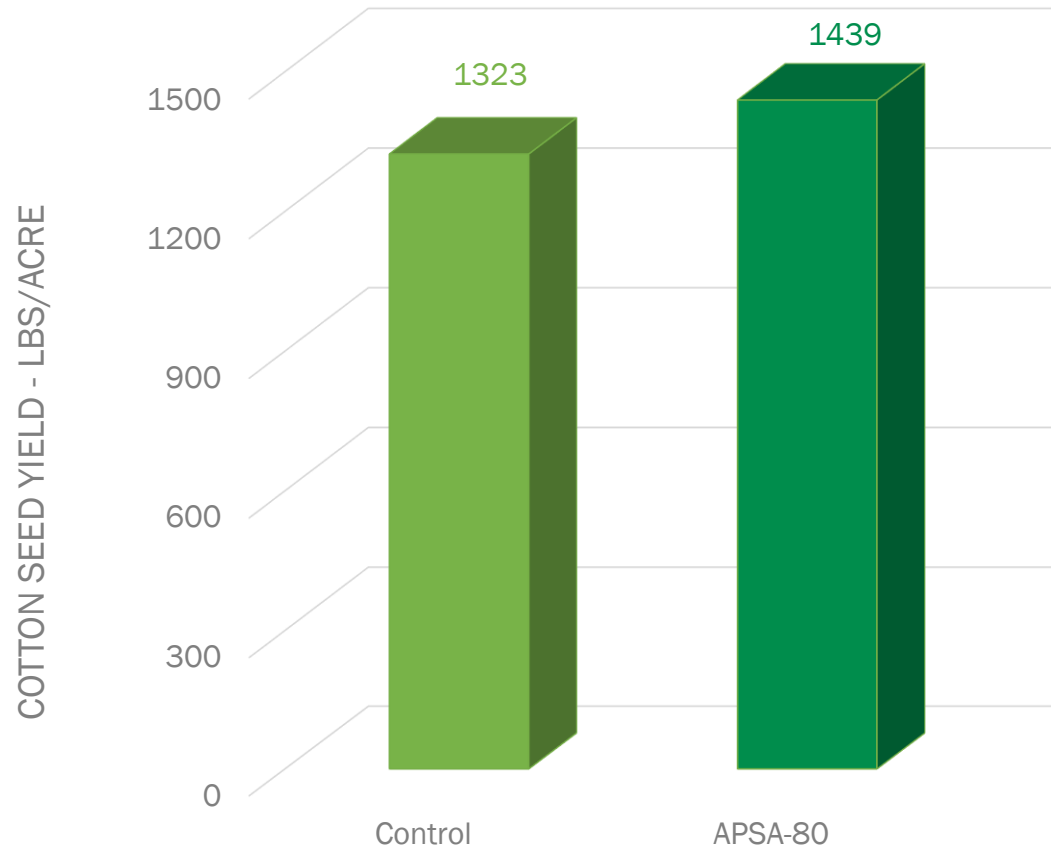

IRF Field Tests

Cotton

APSA-80

Exclusively from 

Effect of APSA-80 on Cotton Lint Yield

2015 Panhandle, Texas

118 lb/Acre Increase

APSA-80 applied at
planting @ 15 oz/Acre

Effect of APSA-80 on Cotton Seed Yield

2015 Panhandle, Texas

116 lb/Acre Increase

APSA-80 applied at
planting @ 15 oz/Acre