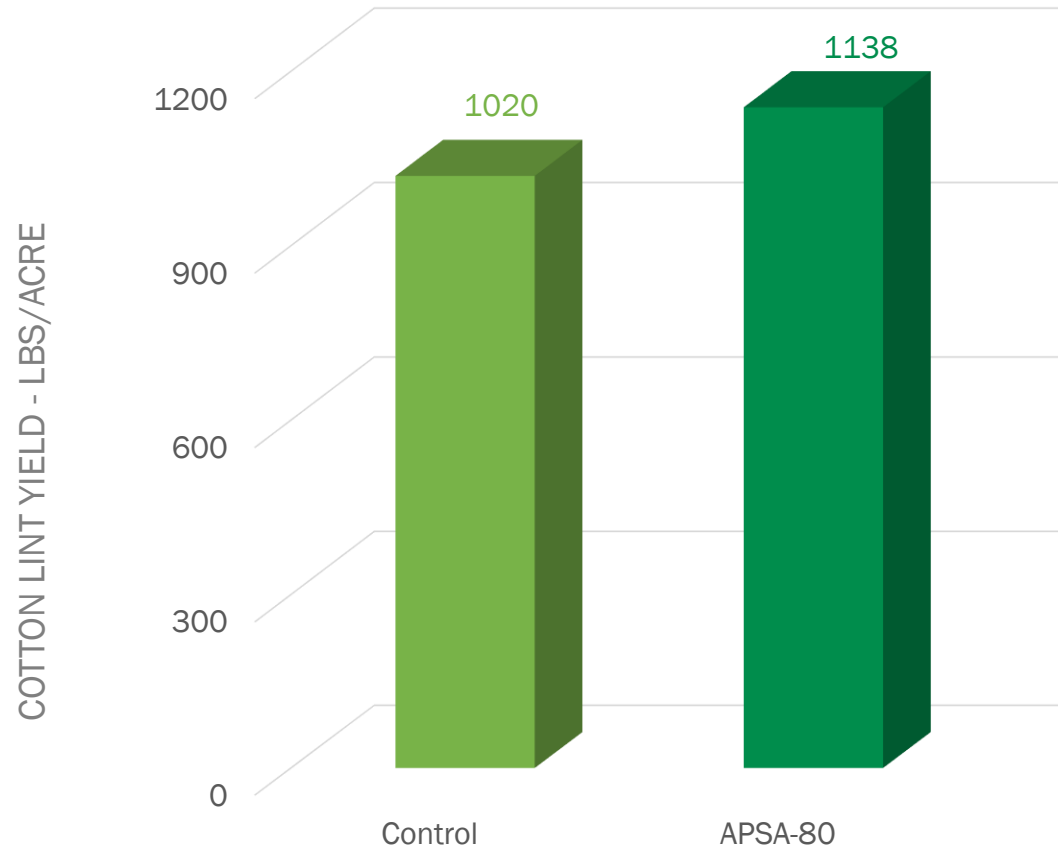

IRF Field Tests

Cotton

APSA-80

Exclusively from 

Effect of APSA-80 on Cotton Lint Yield

2015 Panhandle, Texas

118 lb/Acre Increase

APSA-80 applied at
planting @ 15 oz/Acre

Effect of APSA-80 on Cotton Seed Yield

2015 Panhandle, Texas

116 lb/Acre Increase

APSA-80 applied at
planting @ 15 oz/Acre